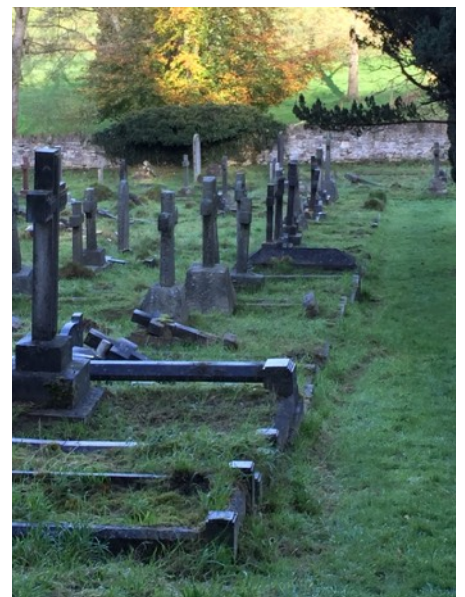

*40 memorials have been re-erected and 2 significant memorials have been completely restored.*

---

Our fallen Angel ~ buried in the ground with just her face showing and her plinth leaning at a very dangerous angle.

Now restored and made safe for another 100 years.

our first

our final

plus many more = 40